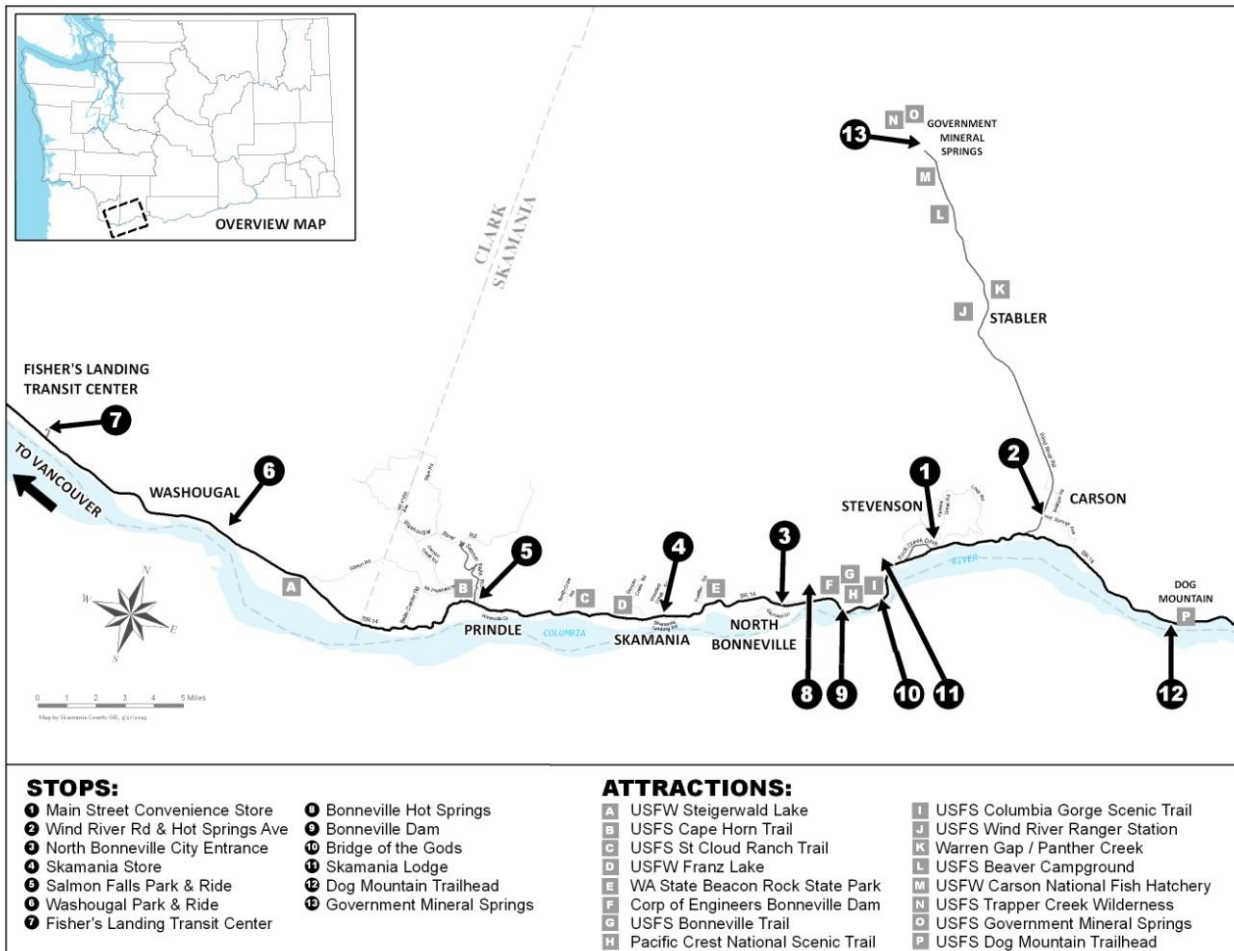

WEEKEND SCHEDULE

Sept 6-Oct 15

Gorge West End
Transit (WET) Bus

SKAMANIA COUNTY
SENIOR SERVICES
509-427-3990

www.skamaniacounty.org
Quick Links: Public Transit

WEEKEND TRANSIT SCHEDULE

Area- see map	Location	Saturday Only	Saturday & Sunday	Saturday & Sunday	Saturday Only
1. Stevenson Central	Main Street Convenience Store	6:40 am	10:00 am	1:20 pm	4:40 pm
2. Carson	Wind River & Hot Springs Road	6:50 am	10:10 am	1:30 pm	4:50 pm
3. North Bonneville	City Entrance	7:05 am	10:26 am	1:45 pm	5:05 pm
4. Skamania	Skamania Store	7:14 am	10:37 am	1:53 pm	5:14 pm
5 & B Cape Horn Trail	Salmon Falls Park & Ride	7:20 am	10:43 am	2:00 pm	5:21 pm
6. Washougal	Washougal Park & Ride	7:34 am	10:57 am	2:15 pm	5:36 pm
7. Fisher's Landing Transit Center	Fisher's Landing Transit Center	7:50 am	11:20 am	2:40 pm	6:05 pm
6. Washougal	Washougal Park & Ride	8:02 am	11:32 am	2:52 pm	6:17 pm
A. Steigerwald Lake	Steigerwald Wildlife Refuge	8:07 am	11:37 am	2:57 pm	6:23 pm
5 & B. Cape Horn Trail	Salmon Falls Park & Ride	8:18 am	11:48 am	3:08 pm	6:31 pm
4. Skamania, Sams Walker Trail	Skamania Store	8:26 am	11:56 pm	3:16 pm	6:40 pm
3. North Bonneville, Strawberry Island Trail	North Bonneville Entrance	8:36 am	12:06 pm	3:26 pm	6:50 pm
8. Bonneville Hot Springs	Bonneville Hot Springs Entrance	8:41 am	12:11 pm	3:33 pm	6:55 pm
9 & G. Bonneville Dam/ Trailhead	Bonneville Dam	8:46 am	12:16 pm	3:38 pm	7:00 pm
H. Pacific Crest Trailhead	Bridge of the God Area	8:51 am	12:21 pm	3:42 pm	7:05 pm
11. Skamania Lodge	Skamania Lodge Entrance	8:55 am	12:25 pm	3:46 pm	7:09 pm
1. Stevenson Central	Main Street Convenience Store	9:05 am	12:30 pm	3:51 pm	7:14 pm
2. Carson Central	Wind River Road & Hot Springs	9:15 am	12:40 pm	4:00 pm	7:23 pm
1. Stevenson Central	Main Street	9:25 am	12:50 pm	4:10 pm	7:30 pm
OFF DUTY	OFF DUTY	OFF DUTY	OFF DUTY	OFF DUTY	OFF DUTY